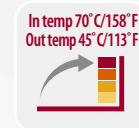

Quick heat-up