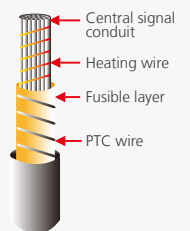

Overheating protection

Quick heat-up

4 temperature settings

Even heat distribution

Cosy, removable and washable cover

Automatic switch-off after 90 mins

Three Safety Levels

- 1 Short circuit safety
- 2 Overheat protection via thermal fuse
- 3 PTC temperature monitoring

Heating Setting

4 heating levels can be selected and are displayed in the digital LCD.

Auto-off LED Indicator

Auto-off LED Indicator
A LED indicates the "Auto-Off" function is ON.

Cosy Fabric Cover

The cover offers luxurious softness and soothing comfort and is easy washable.